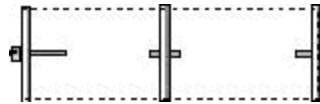

## ROOF TOP BANNER

Banners up to 12 feet    Banners 13 to 24 feet

The Roof Top Banner Frames hold banners tight in 3' X 6' to 4' X 24' sizes. The frame is made of heavy-duty steel and aluminum, is designed to use for years, and is designed extreme weather conditions.

## GROUND MOUNT BANNER

Banners up to 12 feet    Banners 13 to 24 feet

Ground Mount Banner Frames hold banners tight in 3' X 6' to 4' X 24' sizes. The frame is made of heavy-duty steel and aluminum, is designed to use for years, and is designed extreme weather conditions. The entire frame comes with concealed "ground sleeves" that remove easily. The frame can be leveled on uneven or sloped surfaces.

## WALL MOUNT BANNER

The Wall Mount Banner Frames hold banners tight in 3' X 6' to 4' X 24' sizes. The frame is made of heavy-duty steel and aluminum, is designed for many years of use, and is designed for extreme weather conditions. 95% of the banner conceals the frame. This provides a professional looking display. The banners are extremely easy to install and change.