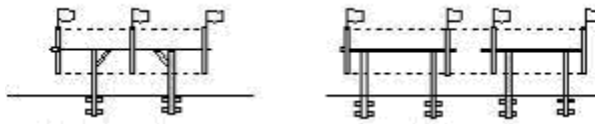

## ROOF TOP BANNER

Banners up to 12 feet    Banners 13 to 24 feet

The Roof Top Banner Frames hold banners tight in 3' X 6' to 4' X 24' sizes. The frame is made of heavy-duty steel and aluminum, is designed to use for years, and is designed extreme weather conditions.

## GROUND MOUNT BANNER

Banners up to 12 feet    Banners 13 to 24 feet

Ground Mount Banner Frames hold banners tight in 3' X 6' to 4' X 24' sizes. The frame is made of heavy-duty steel and aluminum, is designed to use for years, and is designed extreme weather conditions. The entire frame comes with concealed "ground sleeves" that remove easily. The frame can be leveled on uneven or sloped surfaces.

## WALL MOUNT BANNER

The Wall Mount Banner Frames hold banners tight in 3' X 6' to 4' X 24' sizes. The frame is made of heavy-duty steel and aluminum, is designed for many years of use, and is designed for extreme weather conditions. 95% of the banner conceals the frame. This provides a professional looking display. The banners are extremely easy to install and change.