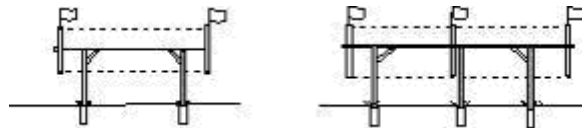

## ROOF TOP BANNER

Banners up to 12 feet    Banners 13 to 24 feet

The Roof Top Banner Frames hold banners tight in 3' X 6' to 4' X 24' sizes. The frame is made of heavy-duty steel and aluminum, is designed to use for years, and is designed extreme weather conditions.

## GROUND MOUNT BANNER

Banners up to 12 feet    Banners 13 to 24 feet

Ground Mount Banner Frames hold banners tight in 3' X 6' to 4' X 24' sizes. The frame is made of heavy-duty steel and aluminum, is designed to use for years, and is designed extreme weather conditions. The entire frame comes with concealed "ground sleeves" that remove easily. The frame can be leveled on uneven or sloped surfaces.

## WALL MOUNT BANNER

The Wall Mount Banner Frames hold banners tight in 3' X 6' to 4' X 24' sizes. The frame is made of heavy-duty steel and aluminum, is designed for many years of use, and is designed for extreme weather conditions. 95% of the banner conceals the frame. This provides a professional looking display. The banners are extremely easy to install and change.