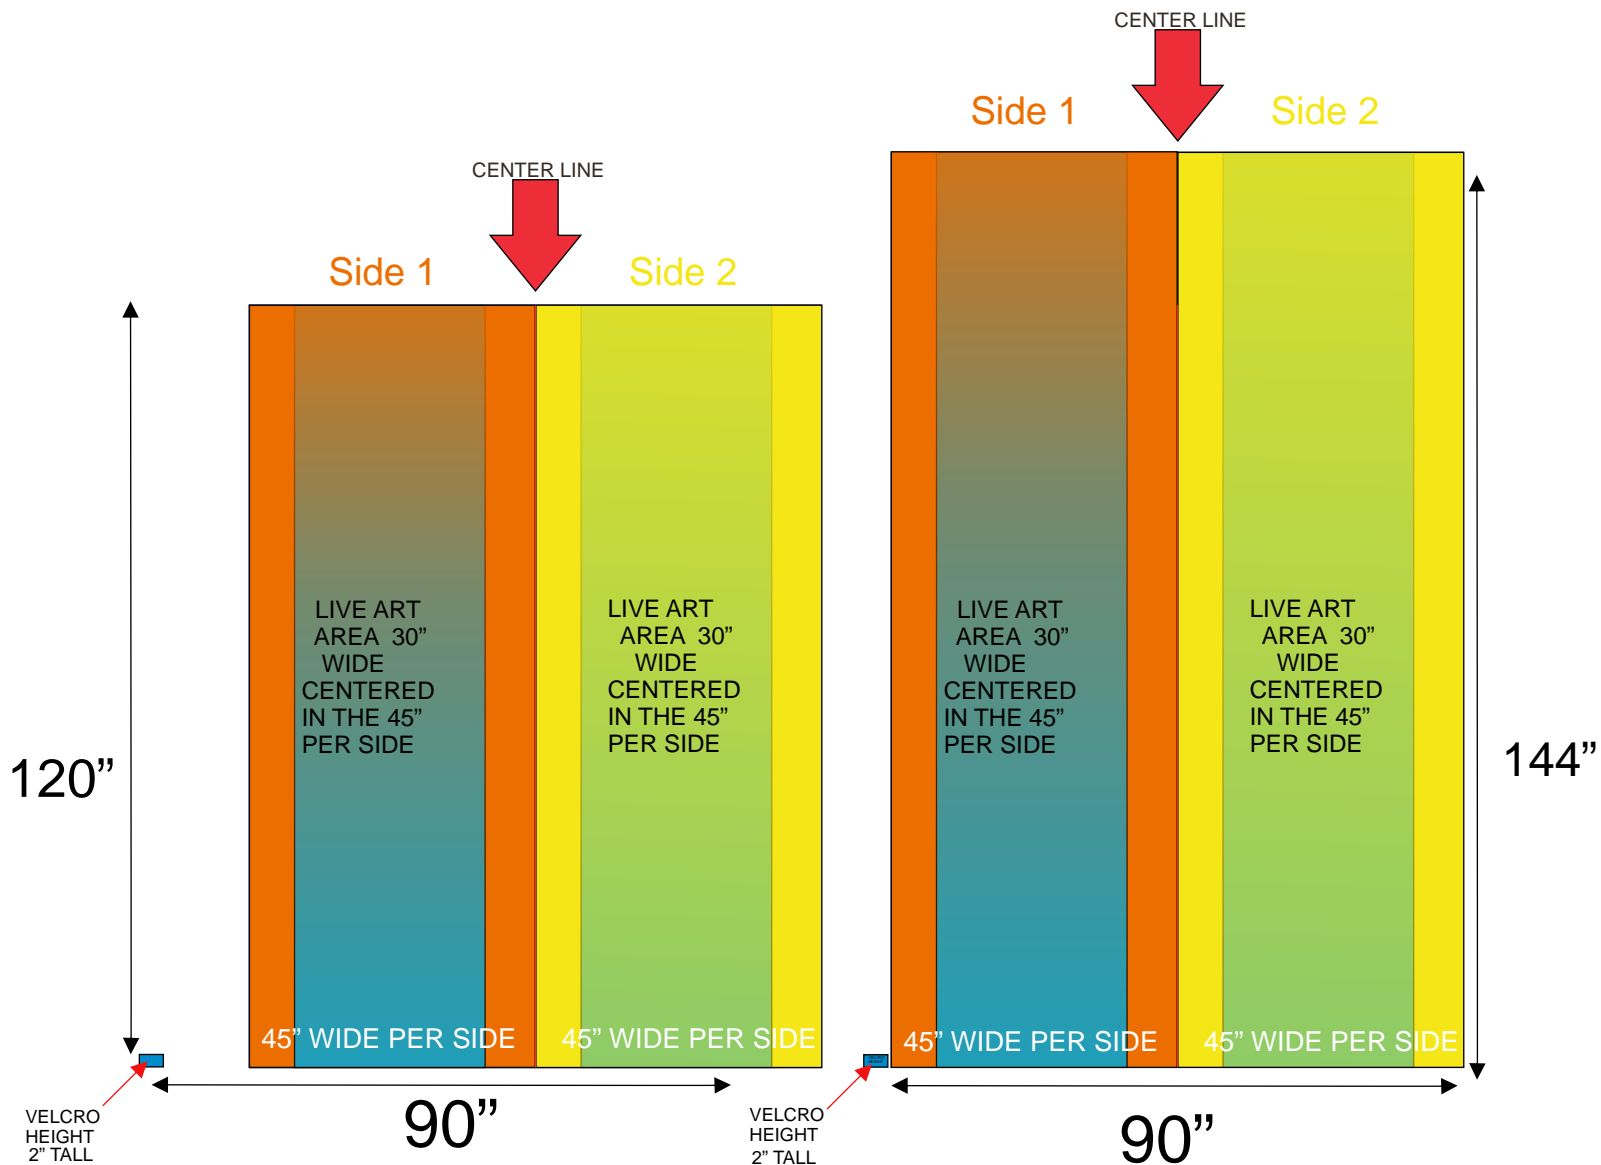

# 10' & 12' PHOTO TUBE TEMPLATE

ALL LOGOS OR LINE WORK MUST BE IN EPS. VECTOR,  
ALL FONTS CONVERTED TO CURVES OR OUTLINES

ALL PHOTO ELEMENTS NEED TO BE  
75MIN TO 150MAX DPI AT FULL SCALE  
PLEASE INCLUDE ALL PMS COLORS

PLEASE INCLUDE HALF INCH BLEED  
TOP BOTTOM AND BOTH SIDES