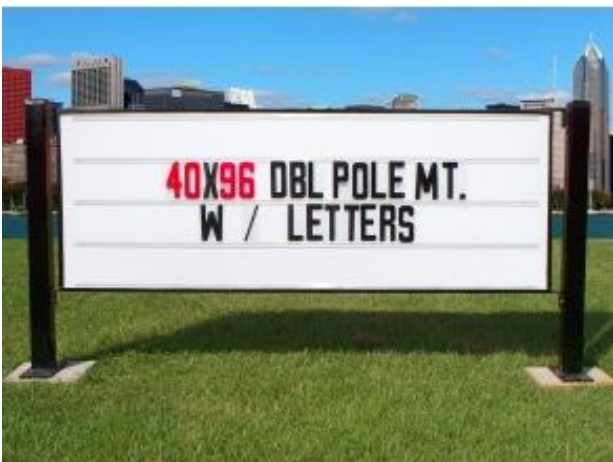

BMG #7 Illuminated and Non-Illuminated Changeable Letter Sign with Double Pole Mount Brackets