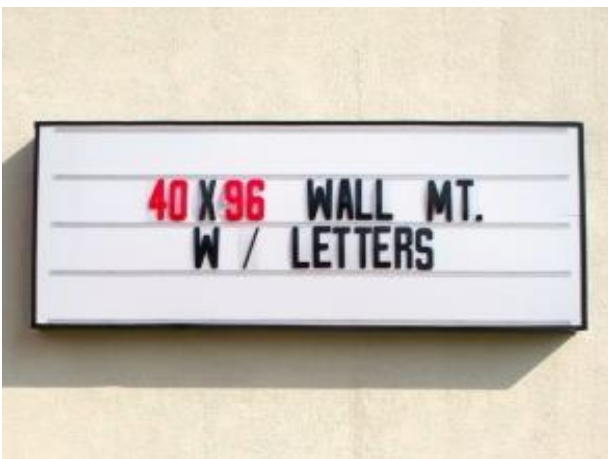

CHANGEABLE LETTER SIGNS

BMG #1 Illuminated and Non-Illuminated Portable Arrow Sign

BMG #2 Portable Illuminated Outdoor Sign with LED Display and Changeable Letter Faces

BMG #3 Illuminated and Non-Illuminated Changeable Letter Portable Sign

BMG #4 Illuminated and Non-Illuminated Portable Flashing Arrow Sign with Custom Headers and Changeable Letters

BMG #5 Illuminated and Non-Illuminated Portable Sign with Custom Headers and Changeable Letters

BMG #6 Illuminated and Non-Illuminated Changeable Letter Sign with Custom Headers and Pole Mount Brackets

BMG #7 Illuminated and Non-Illuminated Changeable Letter Sign with Double Pole Mount Brackets

BMG #8 Illuminated and Non-Illuminated Letter Sign with Wall Mount Brackets