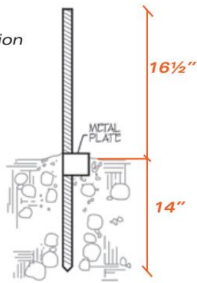

Pennant Pole Mountings & Accessories

INSTALLATION

Ground Stakes

For temporary installation
(For all except JR)