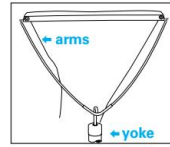

Replacement Arm Sets

(Yokes not included)