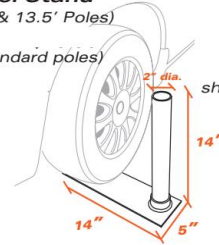

### JR Raft Mounting Plate

(For Dori Pole JR)

### Dock Mounting Kit

(Complete with bolts  
& Dock Pole Bushing)

### Wheel Stand

(For 19' & 13.5' Poles)

(for standard poles)