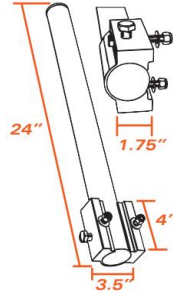

Dock Mounting Kit

(Complete with bolts
& Dock Pole Bushing)