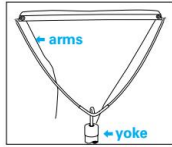

ACCESSORIES

Replacement Yokes

(Arms not included)