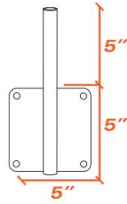

JR Raft Mounting Plate

(For Dori Pole JR)