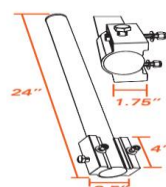

Pennant Pole Mountings & Accessories

INSTALLATION

Ground Stakes
For temporary installation
(For all except JR)

Ground Sleeves
For permanent installation
(For all except JR)

JR Ground Sleeves
For temporary & permanent
installation (For JR poles)

Dock Mounting Bracket
(To attach customer's
2" alum. post to dock)

JR Raft Mounting Plate
(For Dori Pole JR)

Dock Mounting Kit
(Complete with bolts
& Dock Pole Bushing)

Wheel Stand
(For 19' & 13.5' Poles)
(for standard poles)