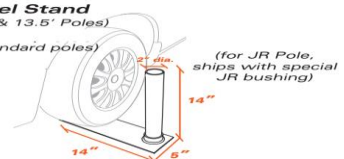

Dock Mounting Bracket
(To attach customer's
2" alum. post to dock)

JR Raft Mounting Plate
(For Dori Pole JR)

Dock Mounting Kit
(Complete with bolts
& Dock Pole Bushing)

Wheel Stand
(For 19' & 13.5' Poles)
(for standard poles)