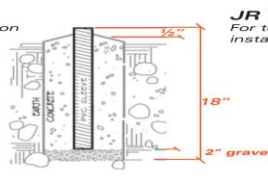

Pennant Pole Mountings & Accessories

INSTALLATION

Ground Stakes
For temporary installation
(For all except JR)

Ground Sleeves
For permanent installation
(For all except JR)

JR Ground Sleeves
For temporary & permanent
installation (For JR poles)