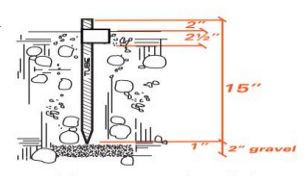

Pennant Pole Mountings & Accessories

INSTALLATION

Ground Stakes
For temporary installation
(For all except JR)

Ground Sleeves
For permanent installation
(For all except JR)

JR Ground Sleeves
For temporary & permanent
installation (For JR poles)

Dock Mounting Bracket
(To attach customer's
2" alum. post to dock)

JR Raft Mounting Plate
(For Dori Pole JR)

Dock Mounting Kit
(Complete with bolts
& Dock Pole Bushing)

Wheel Stand
(For 19' & 13.5' Poles)
(for standard poles)