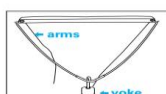

Pennant Pole Mountings & Accessories

INSTALLATION

Ground Stakes
For temporary installation
(For all except JR)

Ground Sleeves
For permanent installation
(For all except JR)

JR Ground Sleeves
For temporary & permanent
installation (For JR poles)

Dock Mounting Bracket
(To attach customer's
2" alum. post to dock)

JR Raft Mounting Plate
(For Dori Pole JR)

Dock Mounting Kit
(Complete with bolts
& Dock Pole Bushing)

Wheel Stand
(For 19' & 13.5' Poles)
(for standard poles)

(for JR Pole, ships with special JR bushing)

ACCESSORIES
Replacement Yokes
(Arms not included)

Replacement Arm Sets
(Yokes not included)

Dock Pole Bushing
(For 22', 19' & 13.5' Poles)