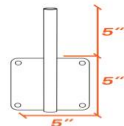

Pennant Pole Mountings & Accessories

INSTALLATION

Ground Stakes
For temporary installation
(For all except JR)

Ground Sleeves
For permanent installation
(For all except JR)

JR Ground Sleeves
For temporary & permanent
installation (For JR poles)

Dock Mounting Bracket
(To attach customer's
2" alum. post to dock)

JR Raft Mounting Plate
(For Dori Pole JR)

Dock Mounting Kit
(Complete with bolts
& Dock Pole Bushing)

Wheel Stand
(For 19' & 13.5' Poles)
(for standard poles)